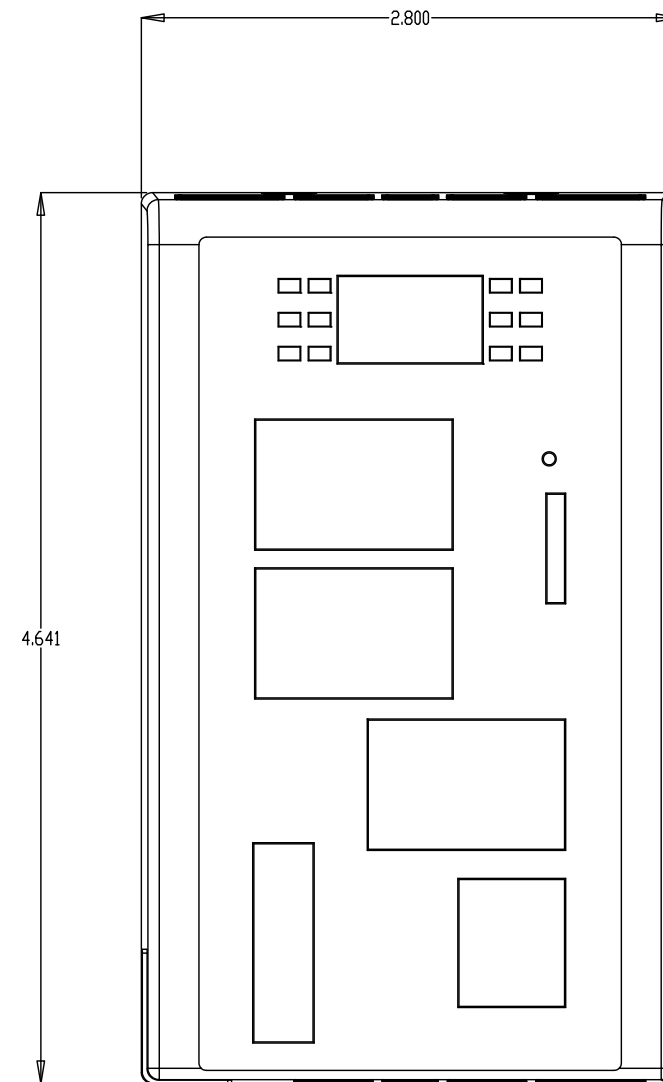

WEBPORT, STAND-ALONE, WITH DIMENSIONS

SCALE 2 : 1
DIMENSIONS ARE IN INCHES

LAYOUT SIZE = 11x17