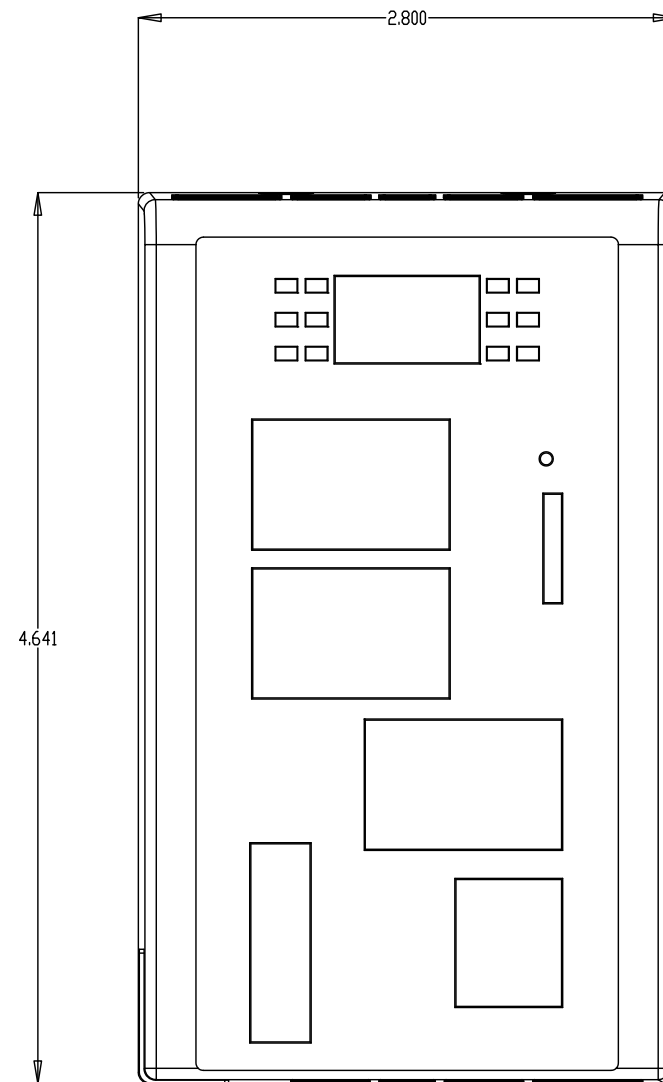

WEBPORT, STAND-ALONE, WITH DIMENSIONS

SCALE 2 : 1
DIMENSIONS ARE IN INCHES

LAYOUT SIZE = 11x17